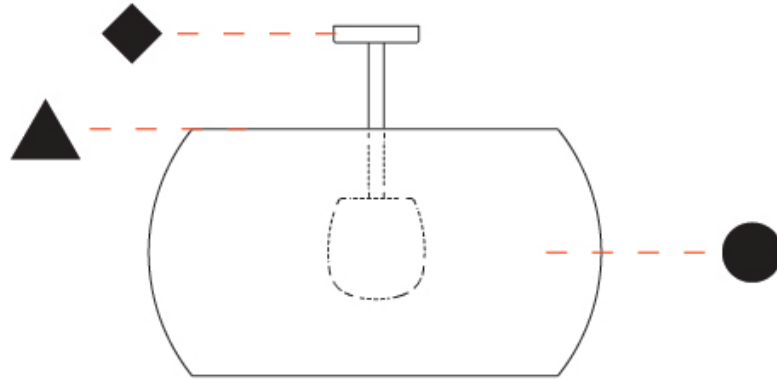

POMA SURFACE

E112054-

PROJECT _____

TYPE _____

SPECIFIER _____

QUANTITY _____

DATE _____

E