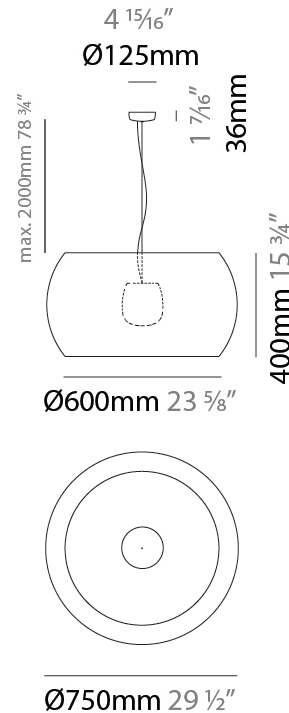

PROJECT	_____
TYPE	_____
SPECIFIER	_____
QUANTITY	_____
DATE	_____

POMA SUSPENSION

E111204-

base number   Finish
Options

1. To build a product code in our configurator select the specify button on the base model # product page
2. To build a manual product code on this datasheet choose from the options listed below in blue font and add the suffix to the base model #

GENERAL

Series: Poma
Partner: Ole
Division: Exterior
Installation: Suspension
Product Type: Pendant
Mounting Location: Ceiling
Light Distribution: Direct

PHYSICAL

Shape: Cylinder
Diameter (mm): 750
Diameter (in): 29 1/2
Height (mm): 400
Height (in): 15 3/4
Max. Overall Height (mm): 2400
Max. Overall Height (in): 4 1/2
Fixture Finish: BEI / BLK / BLU / COG / DGN / GRY / MRN / MOC / MUS / OLV / SIL / STN / TER / WHI
Holder Finish: MBK
Accent Finish: BLK
Fixture Material: Fabric Cord / Metal
Primary Material: Fabric - Recycled
Cable Details: 2000mm Cable
Upon Request: Matte White Holder

ELECTRICAL

Number of Lamps: 1
Lamp Type: LED Retrofit
Lamp Shape: A19
Bulb Included: Bulb Not Included
Max. Wattage Per Lamp (W): 15
Lamp Base: E26
Input Voltage (V): 120

LED

OPTICAL

RATINGS AND CERTIFICATIONS

Certified By: Certified for North American Standards
IP rating: IP66