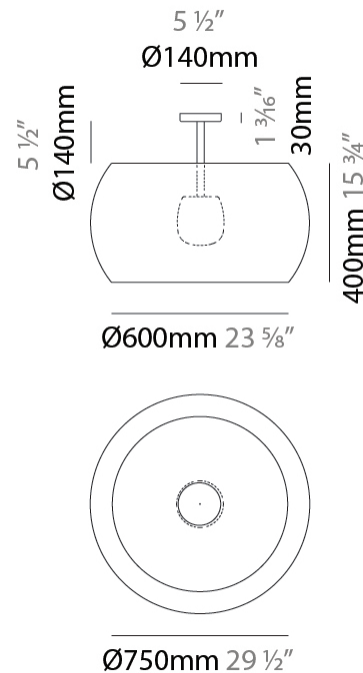

PROJECT	_____
TYPE	_____
SPECIFIER	_____
QUANTITY	_____
DATE	_____

POMA SURFACE

E112054-

base number   Finish
Options

1. To build a product code in our configurator select the specify button on the base model # product page
2. To build a manual product code on this datasheet choose from the options listed below in blue font and add the suffix to the base model #

GENERAL

Series: Poma _____
Partner: Ole _____
Division: Exterior _____
Installation: Surface _____
Product Type: Ceiling Surface _____
Mounting Location: Ceiling _____
Light Distribution: Direct _____

PHYSICAL

Shape: Drum _____
Diameter (mm): 750 _____
Diameter (in): 29 1/2 _____
Height (mm): 570 _____
Height (in): 22 4/9 _____
Fixture Finish: BEI / BLK / BLU / COG / DGN / GRY / MRN / MOC / MUS / OLV / SIL / STN / TER / WHI _____
Holder Finish: MBK _____
Accent Finish: BLK _____
Fixture Material: Fabric Cord / Metal _____
Primary Material: Fabric - Recycled _____
Cable Details: 2000mm Cable _____
Upon Request: Matte White Holder _____

ELECTRICAL

Number of Lamps: 1 _____
Lamp Type: LED Retrofit _____
Lamp Shape: A19 _____
Bulb Included: Bulb Not Included _____
Max. Wattage Per Lamp (W): 15 _____
Lamp Base: E26 _____
Input Voltage (V): 120 _____

LED

OPTICAL

RATINGS AND CERTIFICATIONS

Certified By: Certified for North American Standards _____
IP rating: IP66 _____