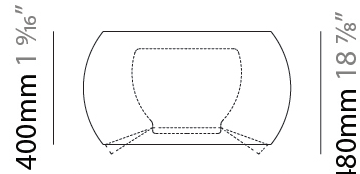

GENERAL

Series: Poma
 Partner: Ole
 Division: Exterior
 Installation: Suspension
 Product Type: Pendant
 Mounting Location: Ceiling
 Light Distribution: Direct

PHYSICAL

Shape: Cylinder
 Diameter (mm): 750
 Diameter (in): 29 1/2
 Height (mm): 400
 Height (in): 15 3/4
 Max. Overall Height (mm): 2400
 Max. Overall Height (in): 4 1/2
 Fixture Finish: BEI / BLK / BLU / COG / DGN / GRY / MRN / MOC / MUS / OLV / SIL / STN / TER / WHI
 Holder Finish: MBK
 Accent Finish: BLK
 Fixture Material: Fabric Cord / Metal
 Primary Material: Fabric - Recycled
 Cable Details: 2000mm Cable
 Upon Request: Matte White Holder

GENERAL

Series: Poma
 Partner: Ole
 Division: Exterior
 Installation: Portable
 Product Type: Floor
 Mounting Location: Floor
 Light Distribution: Direct

PHYSICAL

Shape: Drum
 Diameter (mm): 750
 Diameter (in): 29 1/2
 Height (mm): 480
 Height (in): 18 7/8
 Fixture Finish: BEI / BLK / BLU / COG / DGN / GRY / MRN / MOC / MUS / OLV / SIL / STN / TER / WHI
 Holder Finish: BLK
 Accent Finish: GBL / GWT
 Fixture Material: Fabric Cord / Metal
 Primary Material: Fabric - Recycled

Certified By: Certified for North American Standards
 IP rating: IP66

Ø600mm 23 5/8"

Ø750mm 29 1/2"

POMA PORTABLE

E114037-

PROJECT

TYPE

SPECIFIER